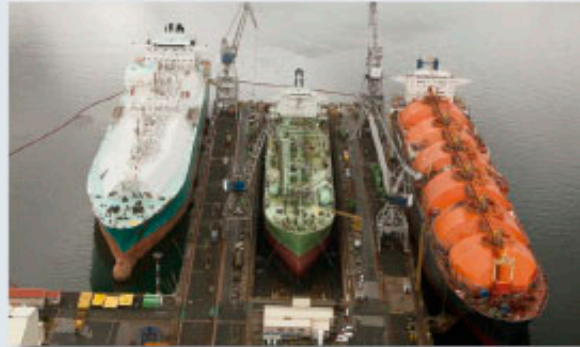

≈ FENE-FERROL

- Leader in the repair of LNG (GTT Certificate)
- Membrane repair/renewal specialist
- Cryogenic and mechanical workshops
- Major refits of all types of vessels
- Machinery workshops

FACILITIES

DRYDOCKS Length x Beam ; Capacity DWT

- 330 x 50 m ; 230.000 DWT
- 255 x 38 m ; 80.000 DWT
- 205 x 25 m ; 25.000 DWT
- 155 x 24 m ; 20.000 DWT

CRANES up to 100 Tons.

QUAYS 2.500 m from 7m to 12m depth.