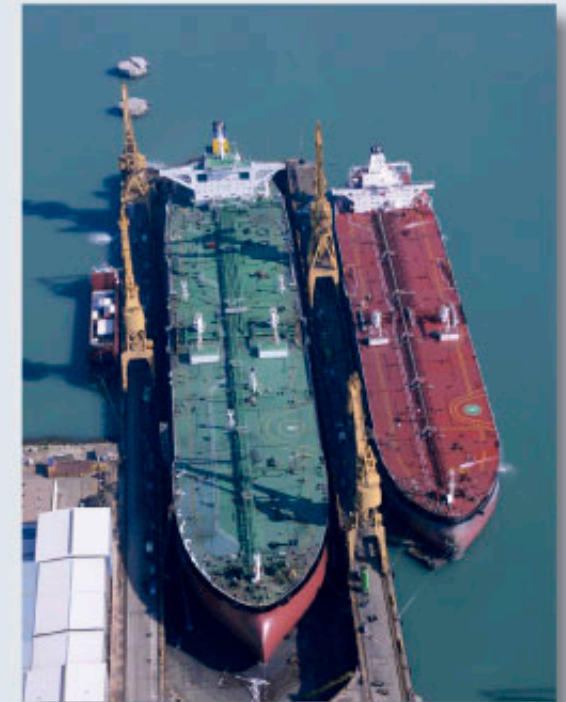

 **Navantia**
SHIPREPAIRS

**SHIPREPAIRS
&
CONVERSIONS**

≈ CÁDIZ-SAN FERNANDO

- Leader in the refit and revitalization of Cruise ships
- Ample areas to handle hundreds of containers
- Best weather all the year
- VLCC dry-dock

CRANES up to 100 Tons.

QUAYS 3.000 m from 7 m to 9 m depth.

- Specialized in the repair of Mega-Yachts
- Fast dry-docking in Syncrolift
- Availability at short notice
- Mechanical workshop and ample areas to work